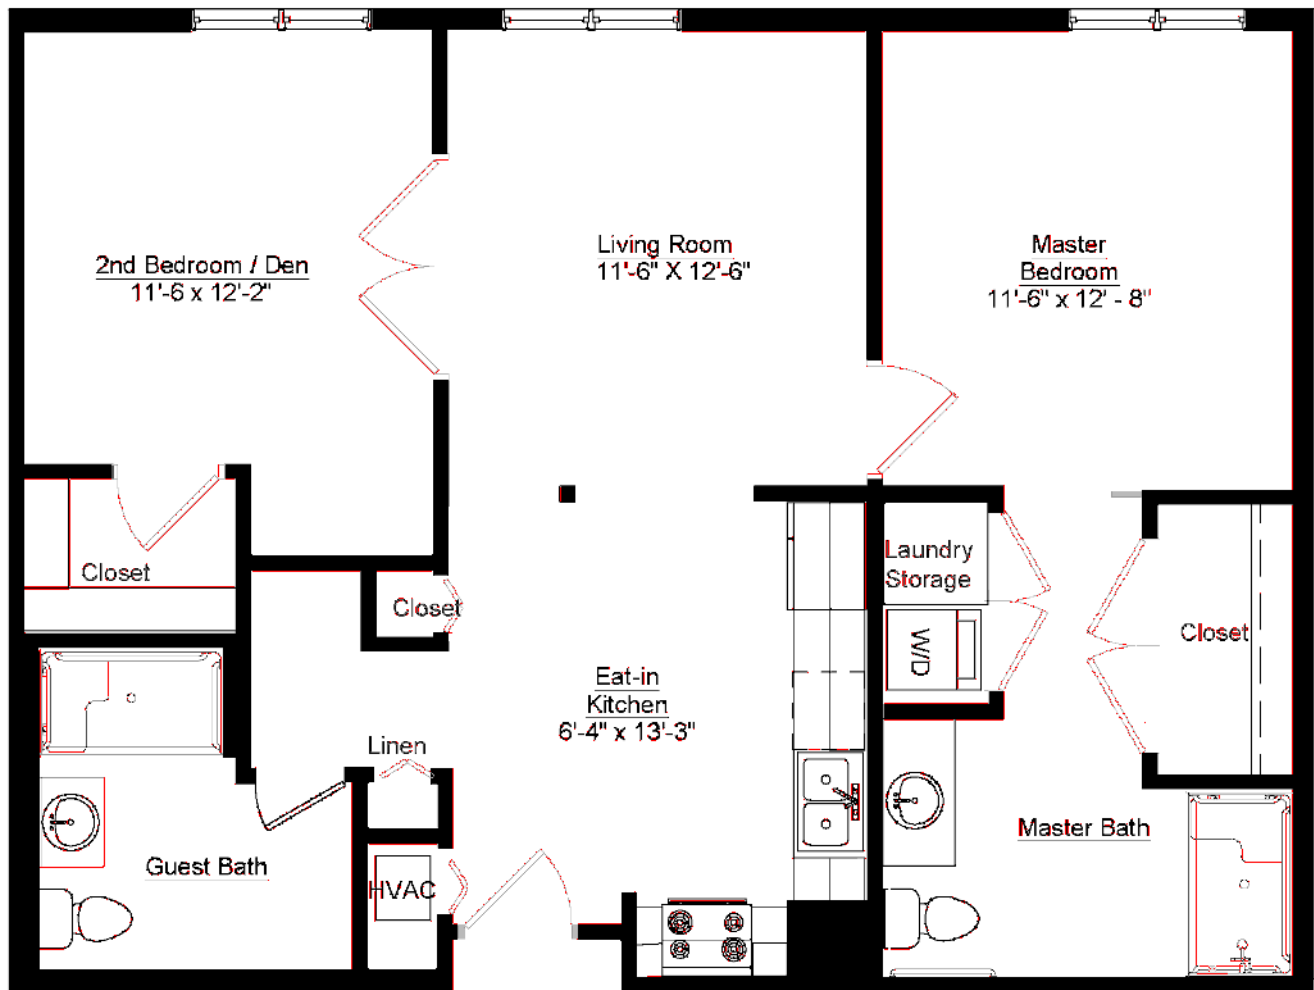

MADISON BUILDING

The Wesley — 950 sq. ft.

Two bedrooms and two baths with personal washer/dryer and eat-in kitchen.

Apartment homes in our Madison building feature a variety of modernized floor plans, designer finishes, and stainless appliances. Select apartments offer a personal washer/dryer, while others are close to complimentary laundry rooms on each floor. Situated at the center of the campus, Madison residents are steps away from dining venues, social and entertainment happenings, and convenient amenities.