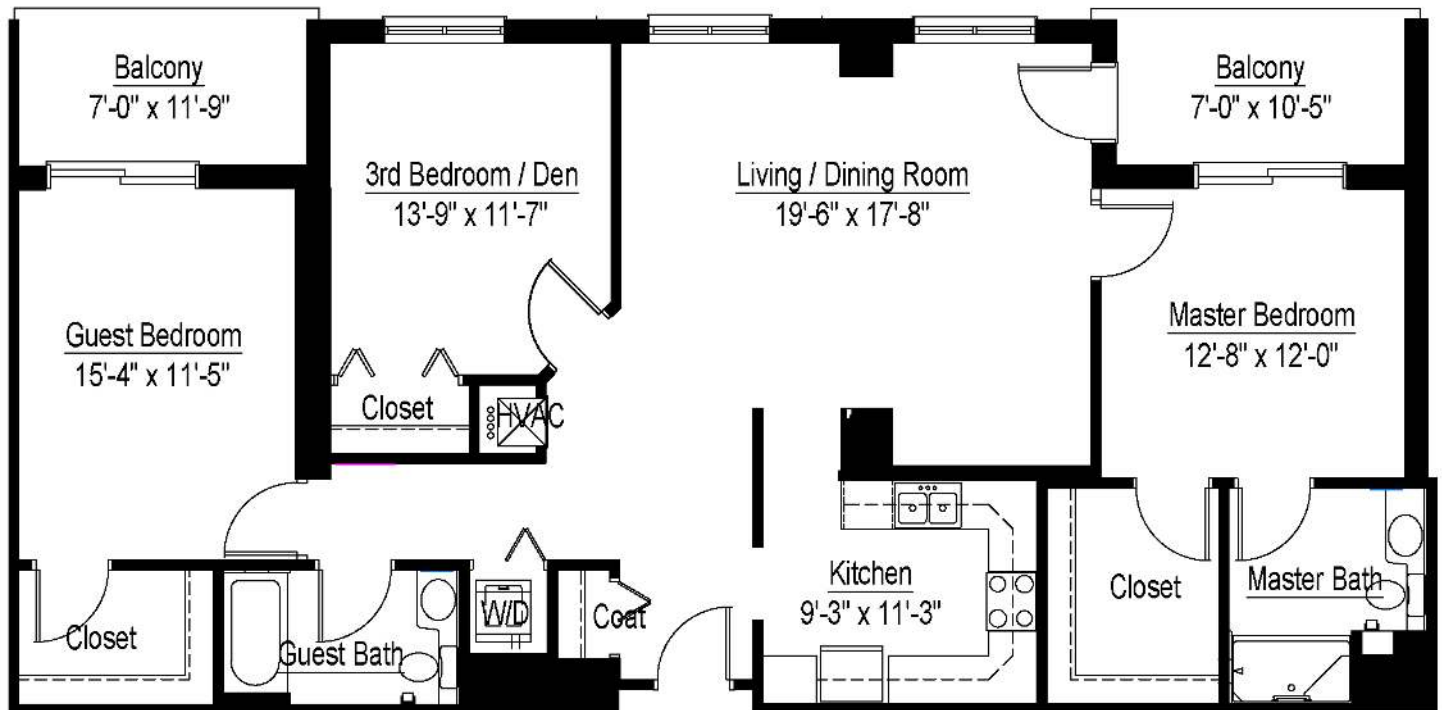

# JEFFERSON BUILDING

## The Summit— 1,572 sq. ft.

Three bedrooms and two baths with two balconies.

**Apartment homes in our Jefferson building** feature tastefully-designed floor plans with open spaces, well-appointed finishes, balconies, and nine-foot ceilings. Jefferson residents enjoy generous walk-in closets, and personal washers/dryers, plus heated underground parking.