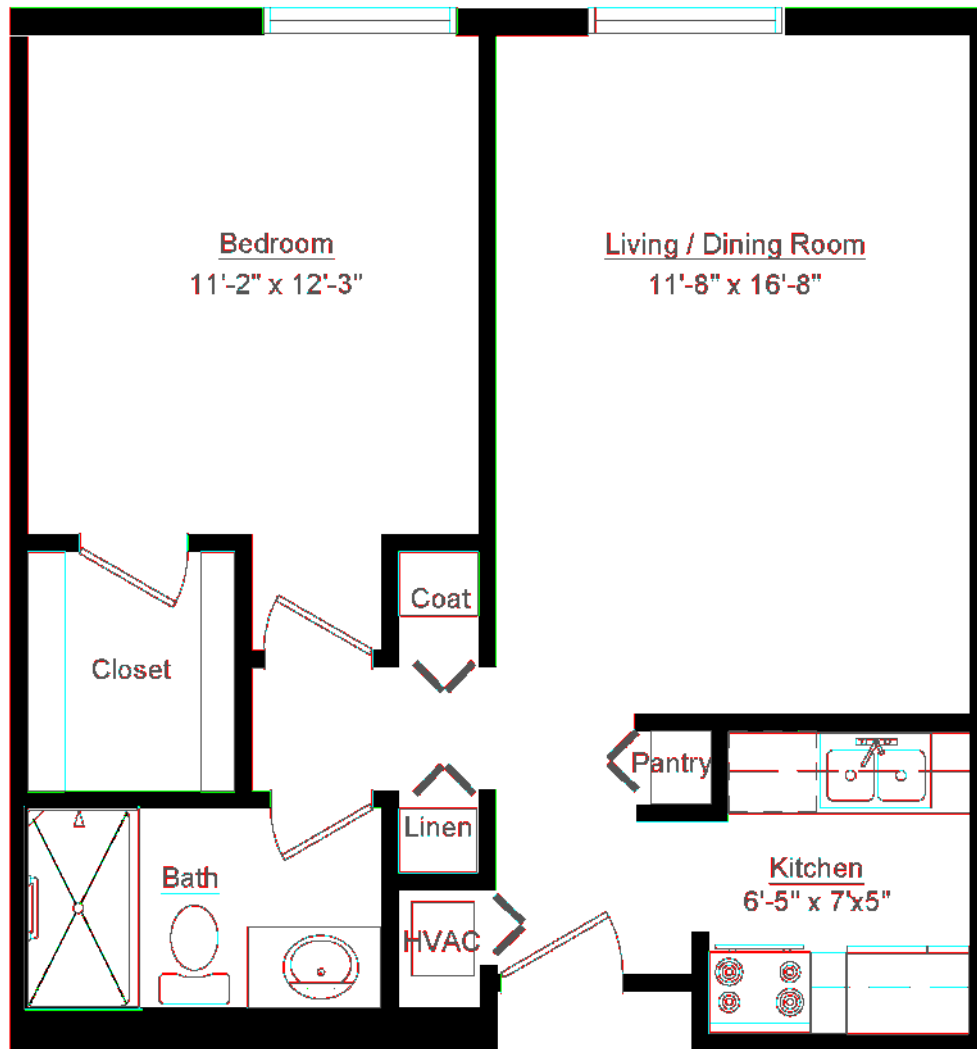

# MADISON BUILDING

## The Rockhill — 625 sq. ft.

One bedroom and one bath with galley kitchen and generous walk-in closet.

**Apartment homes in our Madison building** feature a variety of modernized floor plans, designer finishes, and stainless appliances. Select apartments offer a personal washer/dryer, while others are close to complimentary laundry rooms on each floor. Situated at the center of the campus, Madison residents are steps away from dining venues, social and entertainment happenings, and convenient amenities.