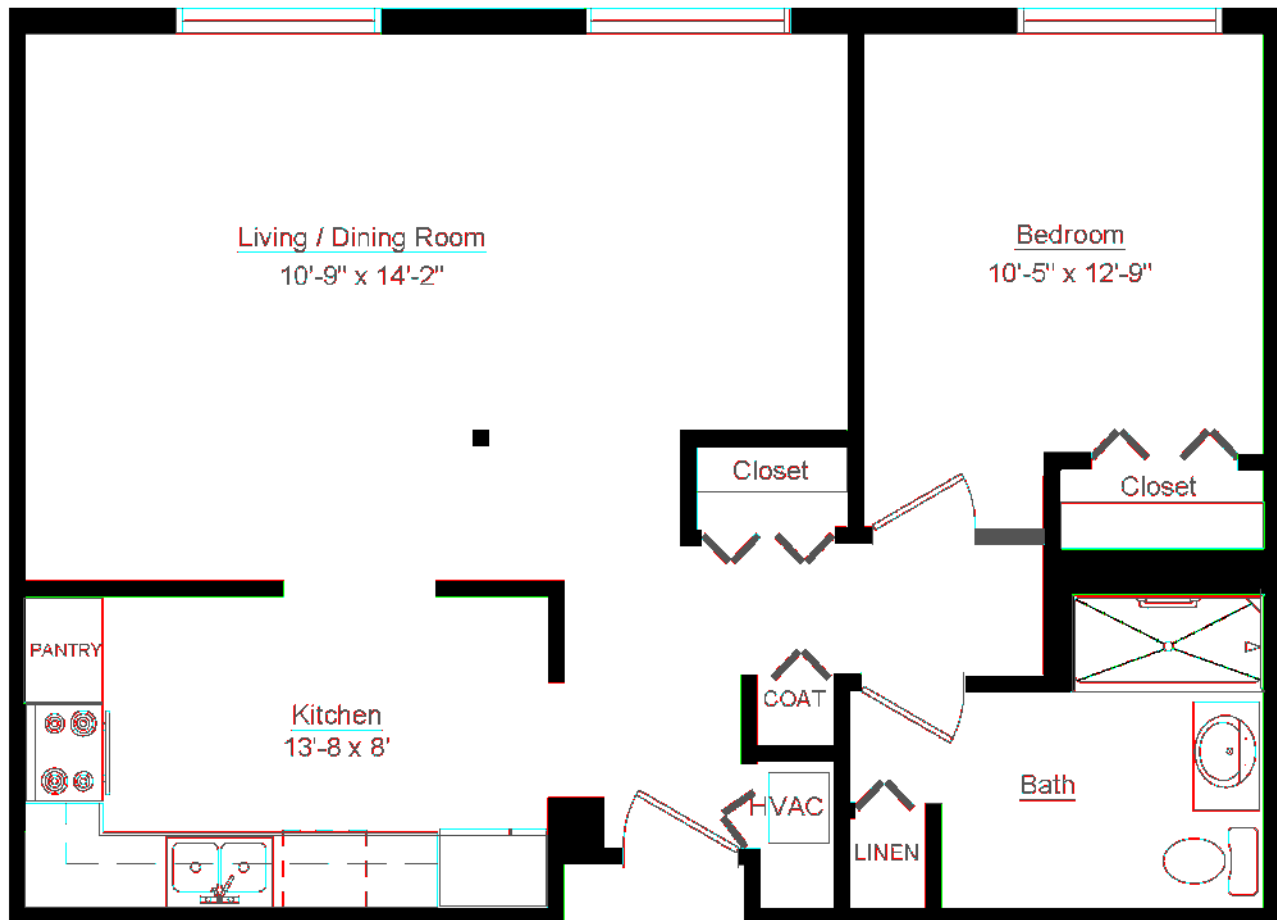

MADISON BUILDING

The Pershing — 800 sq. ft.

One bedroom and one bath with great room.

Apartment homes in our Madison building feature a variety of modernized floor plans, designer finishes, and stainless appliances. Select apartments offer a personal washer/dryer, while others are close to complimentary laundry rooms on each floor. Situated at the center of the campus, Madison residents are steps away from dining venues, social and entertainment happenings, and convenient amenities.