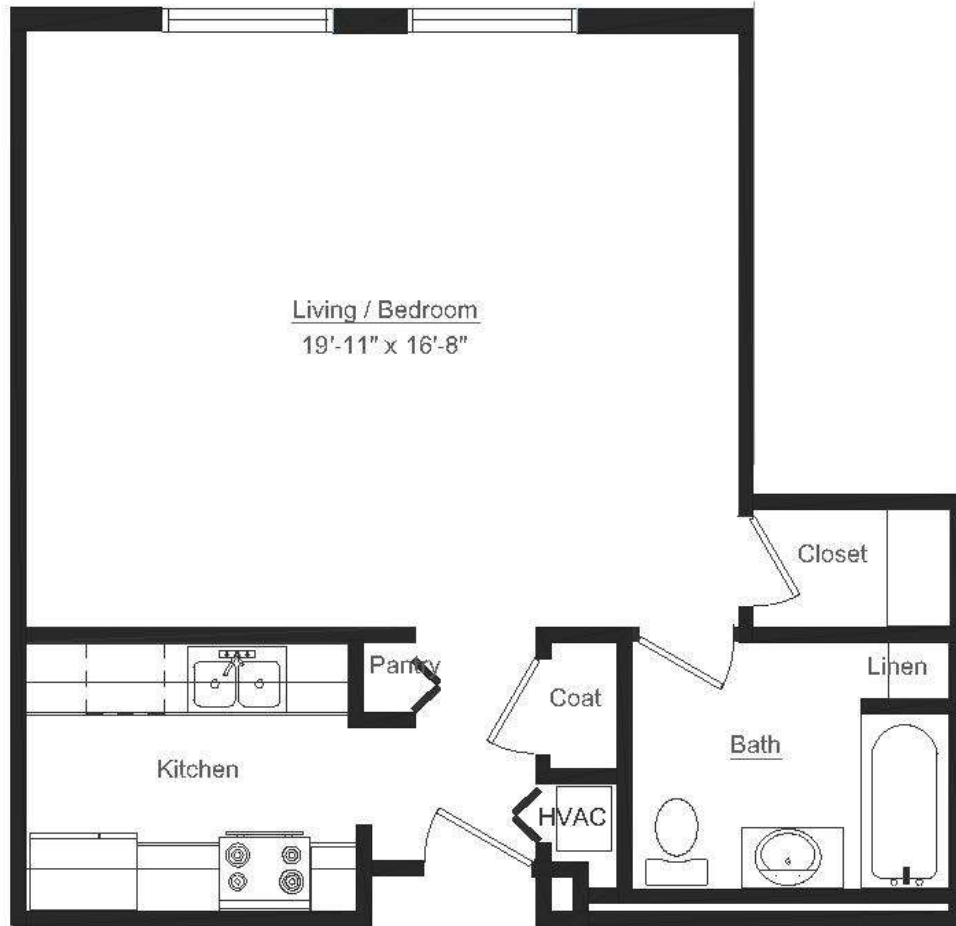

MADISON BUILDING

The Nelson — 600 sq. ft.

Spacious studio with one bath and walk-in closet.

Apartment homes in our Madison building feature a variety of modernized floor plans, designer finishes, and stainless appliances. Select apartments offer a personal washer/dryer, while others are close to complimentary laundry rooms on each floor. Situated at the center of the campus, Madison residents are steps away from dining venues, social and entertainment happenings, and convenient amenities.