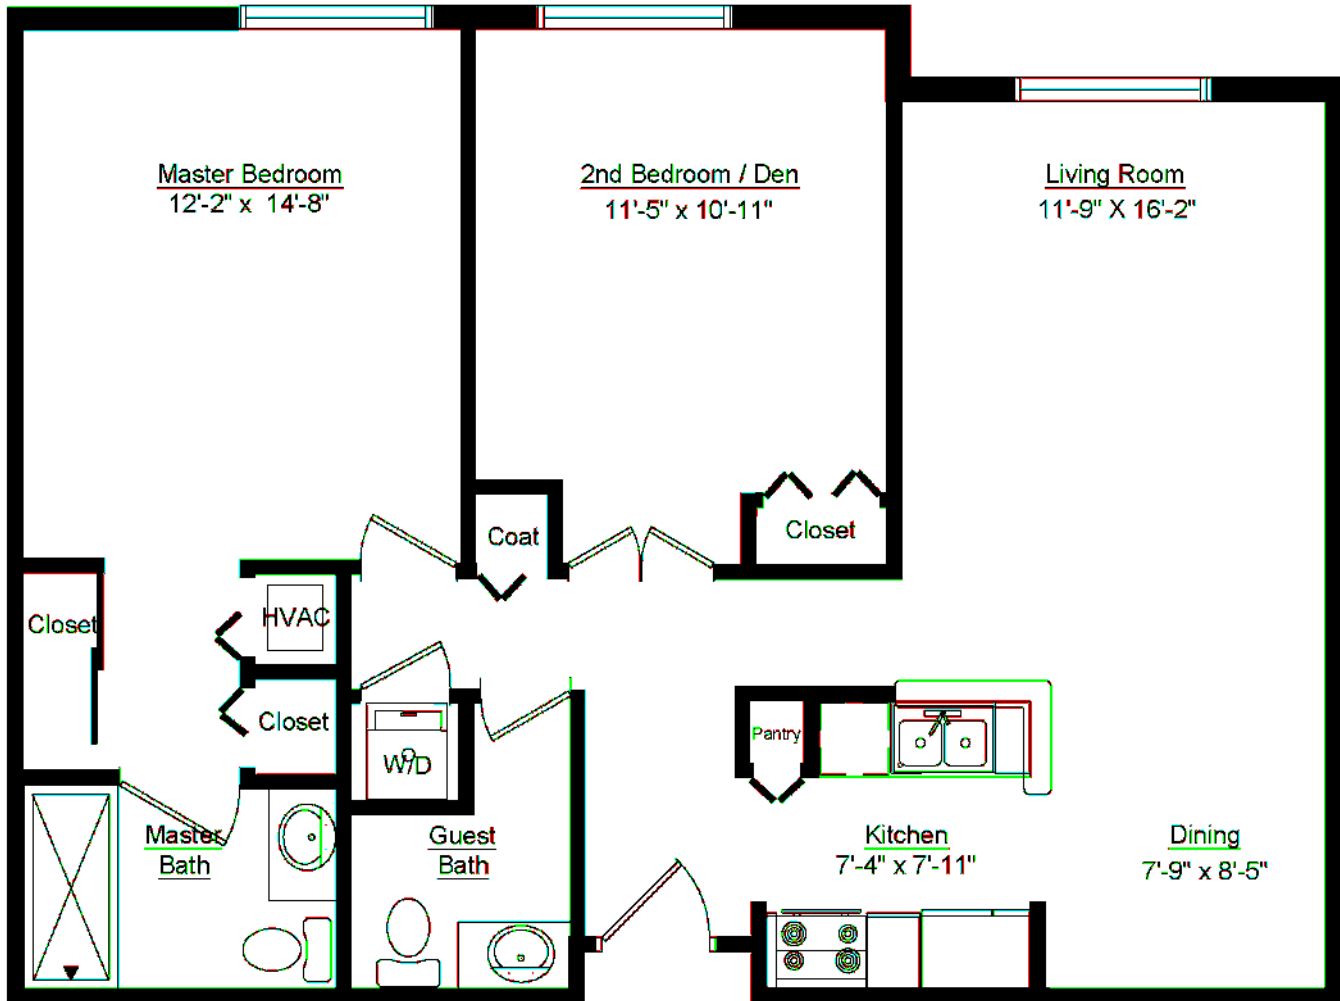

MADISON BUILDING

The Heritage — 950 sq. ft.

Two bedrooms and one-and-a-half baths with personal washer/dryer and open kitchen.

Apartment homes in our Madison building feature a variety of modernized floor plans, designer finishes, and stainless appliances. Select apartments offer a personal washer/dryer, while others are close to complimentary laundry rooms on each floor. Situated at the center of the campus, Madison residents are steps away from dining venues, social and entertainment happenings, and convenient amenities.