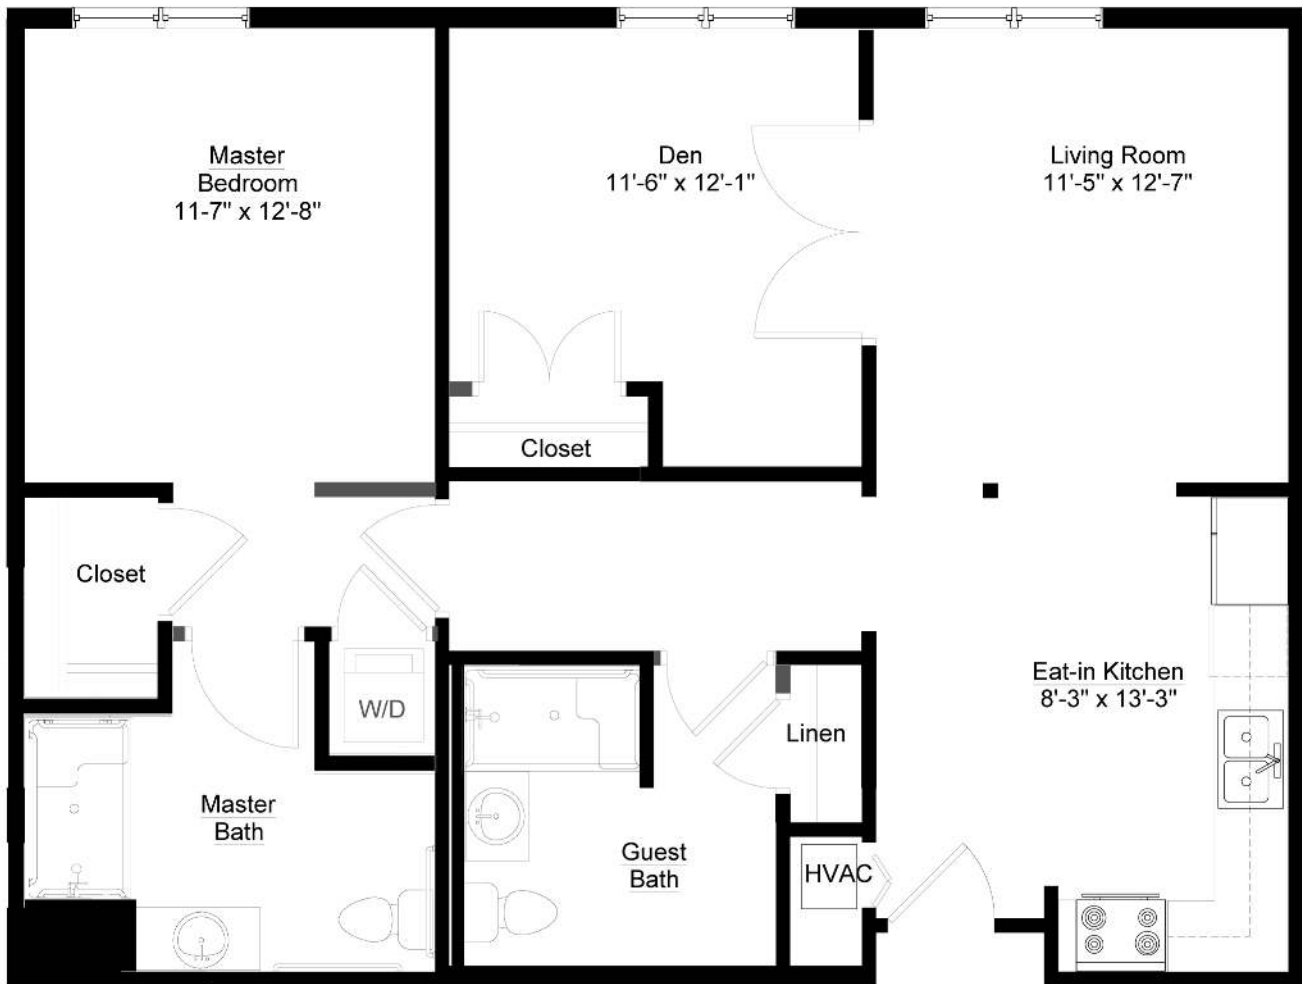

MADISON BUILDING

The Harrington — 950 sq. ft.

One bedroom and two baths with den and personal washer/dryer.

Apartment homes in our Madison building feature a variety of modernized floor plans, designer finishes, and stainless appliances. Select apartments offer a personal washer/dryer, while others are close to complimentary laundry rooms on each floor. Situated at the center of the campus, Madison residents are steps away from dining venues, social and entertainment happenings, and convenient amenities.