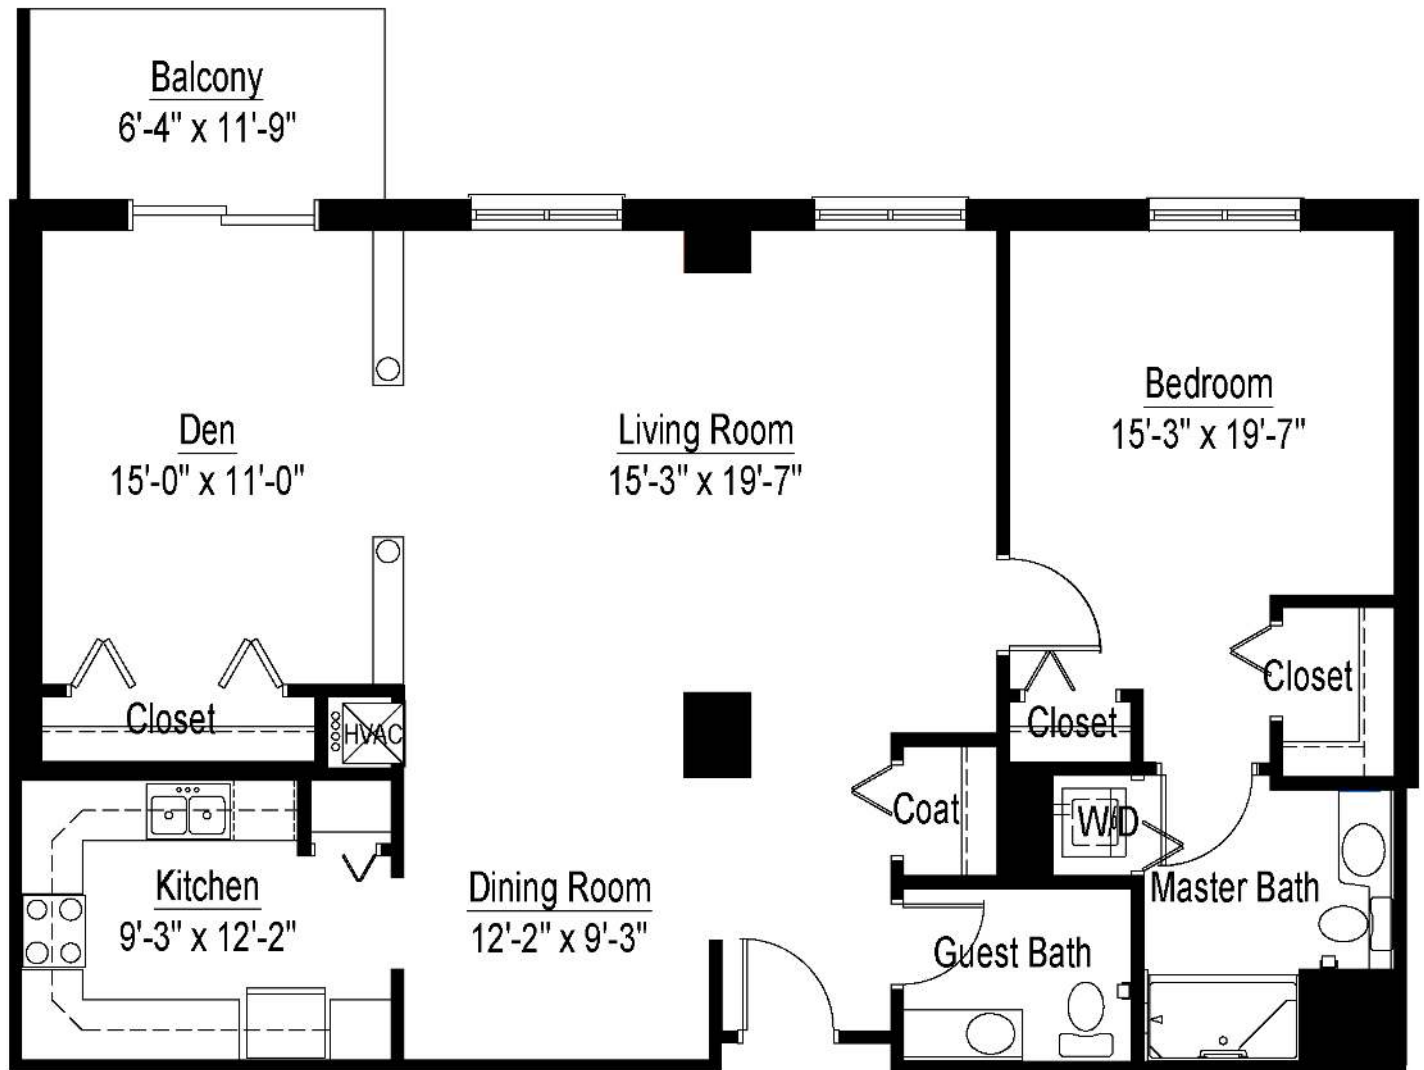

JEFFERSON BUILDING

The Fleming — 1,334 sq. ft.

One bedroom and one-and-a-half baths with den and balcony.

Apartment homes in our Jefferson building feature tastefully-designed floor plans with open spaces, well-appointed finishes, balconies, and nine-foot ceilings. Jefferson residents enjoy generous walk-in closets, and personal washers/dryers, plus heated underground parking.