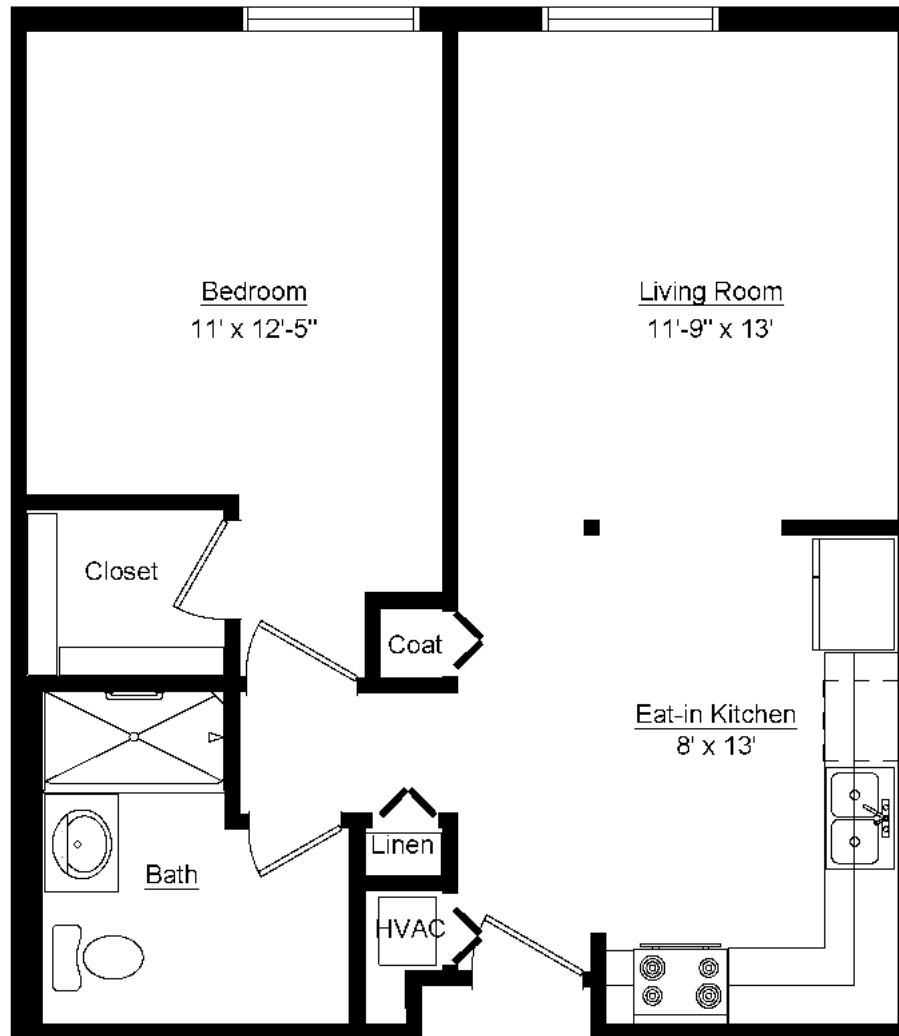

MADISON BUILDING

The Crestwood — 675 sq. ft.

One bedroom and one bath with eat-in kitchen and walk-in closet.

Apartment homes in our Madison building feature a variety of modernized floor plans, designer finishes, and stainless appliances. Select apartments offer a personal washer/dryer, while others are close to complimentary laundry rooms on each floor. Situated at the center of the campus, Madison residents are steps away from dining venues, social and entertainment happenings, and convenient amenities.