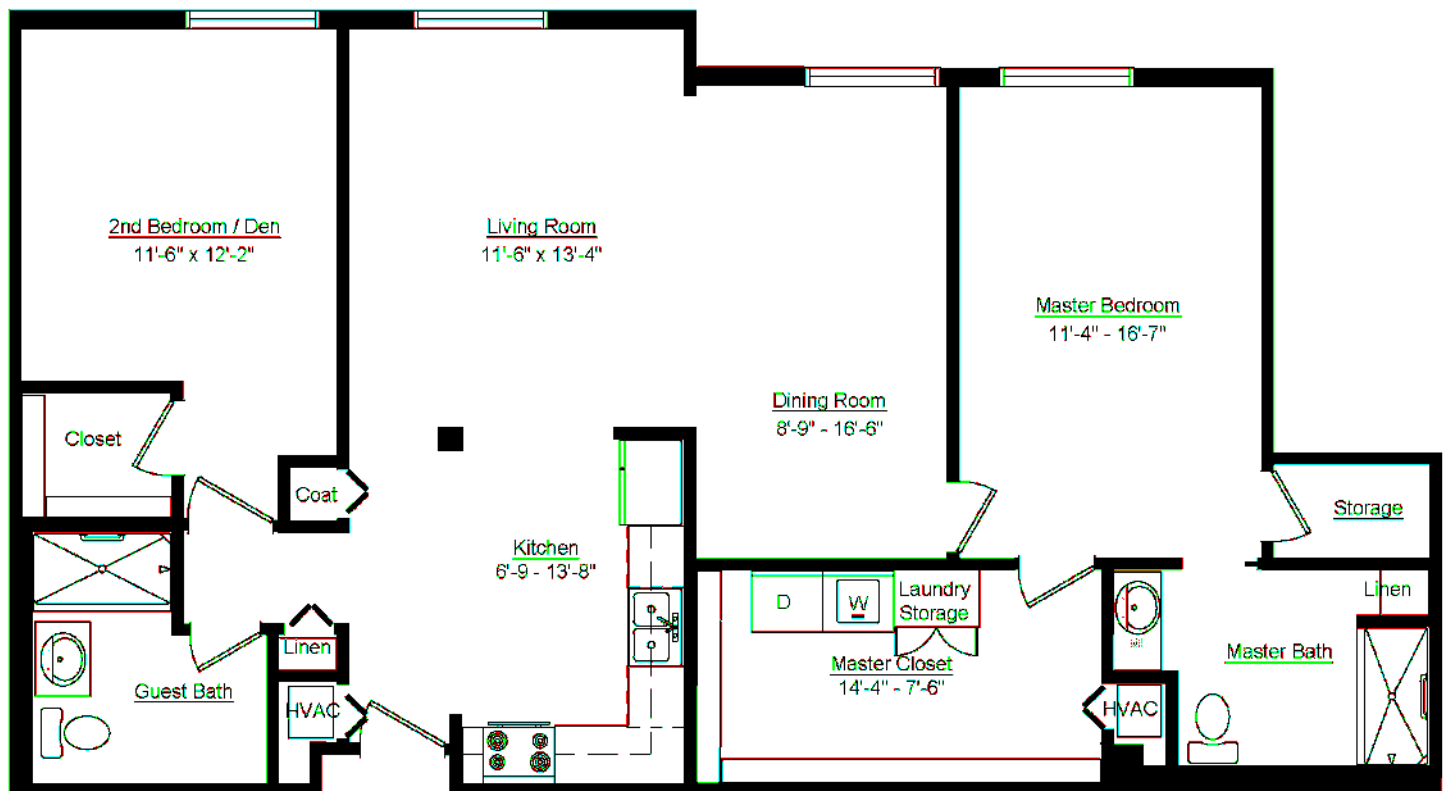

MADISON BUILDING

The Chelsea — 1,162 sq. ft.

Master bedroom suite, second bedroom, and two baths with personal washer/dryer.

Apartment homes in our Madison building feature a variety of modernized floor plans, designer finishes, and stainless appliances. Select apartments offer a personal washer/dryer, while others are close to complimentary laundry rooms on each floor. Situated at the center of the campus, Madison residents are steps away from dining venues, social and entertainment happenings, and convenient amenities.