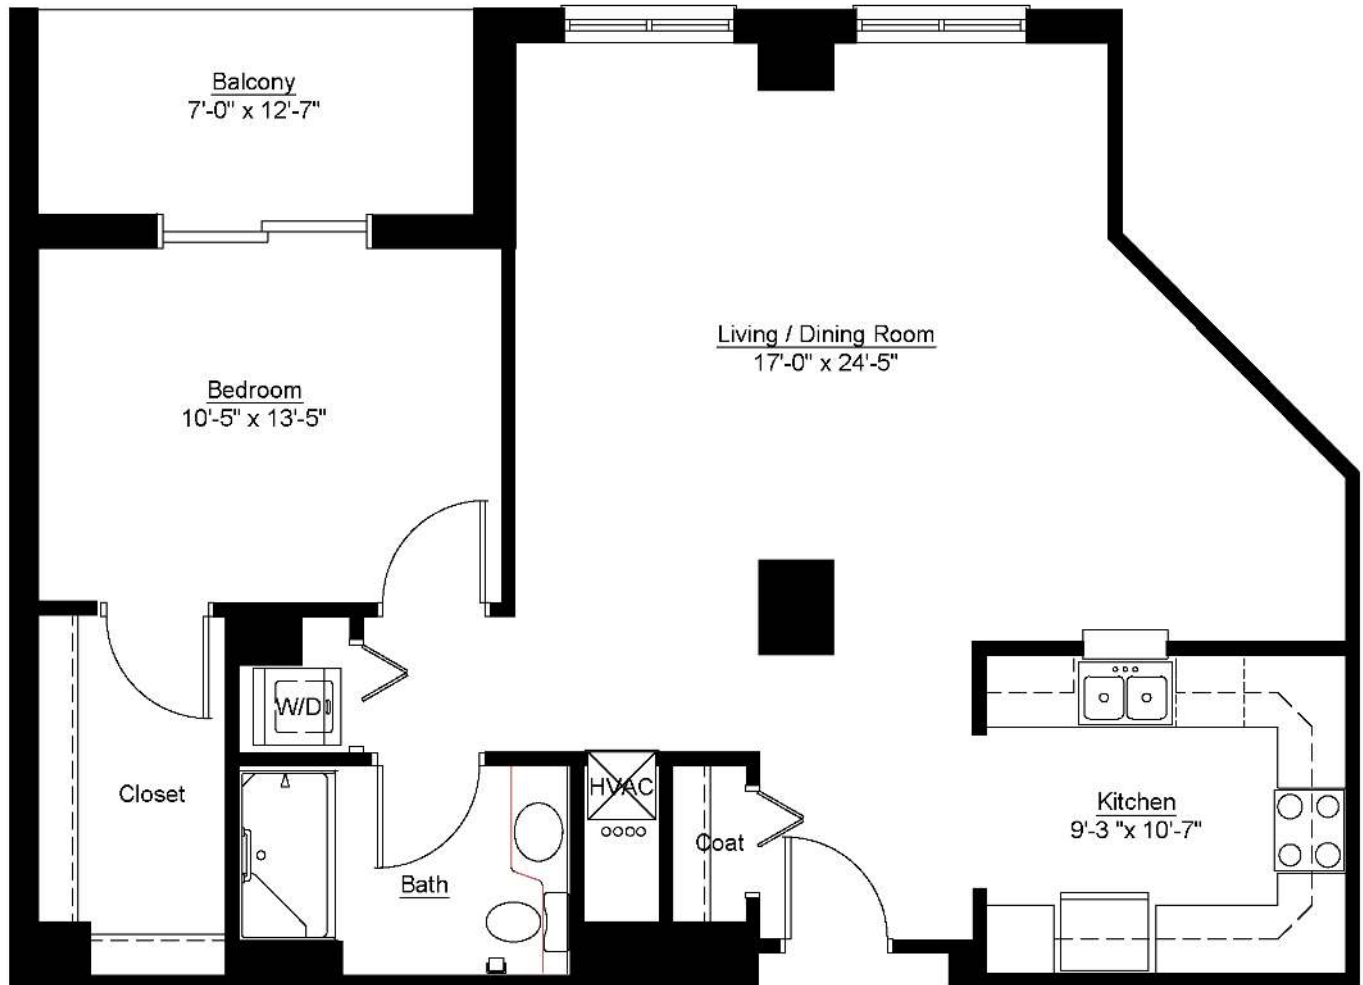

JEFFERSON BUILDING

The Brookvale — 987 sq. ft.

One bedroom and one bath with great room and balcony.

Apartment homes in our Jefferson building feature tastefully-designed floor plans with open spaces, well-appointed finishes, balconies, and nine-foot ceilings. Jefferson residents enjoy generous walk-in closets, and personal washers/dryers, plus heated underground parking.